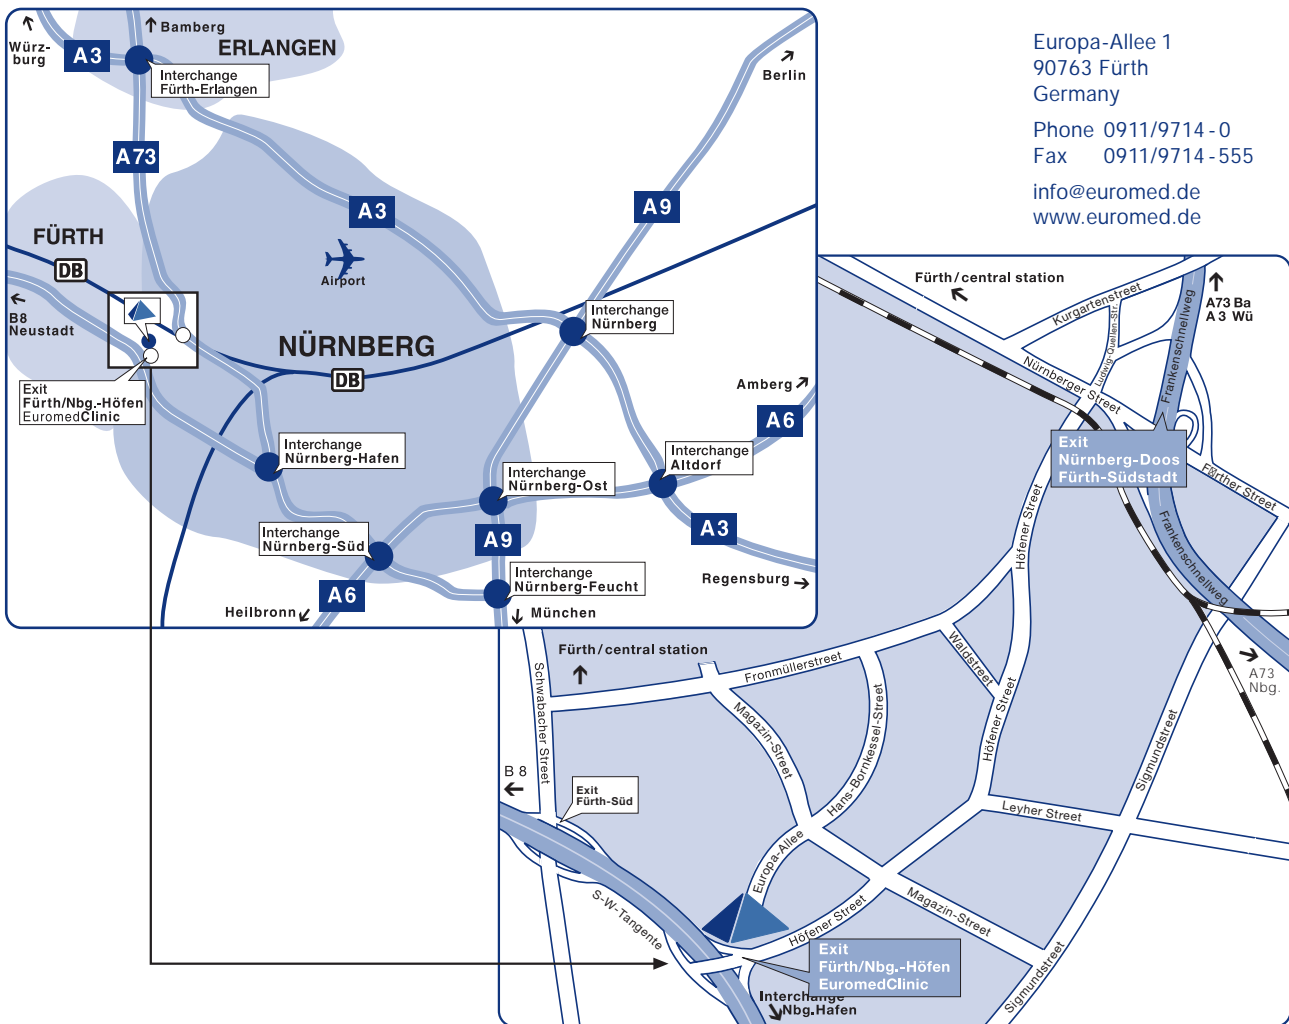

Driving Directions

Europa-Allee 1
90763 Fürth
Germany
Phone 0911/9714-0
Fax 0911/9714-555
info@euromed.de
www.euromed.de

HOW TO REACH US BY CAR ...

coming from the north:

Follow the A3 motorway to the interchange Fürth-Erlangen; from there, take the A73 motorway and then the exit Nürnberg-Doos. At the first traffic light, please make a left turn in the direction of Fürth, and stay in the middle lane of the three-lane road. At the second traffic light (right-hand side of car dealership Pillenstein), keep going straight and follow our signs "Hotel Pyramide, EuromedClinic".

coming from the east:

Take the A3 or A6 motorway up to the exit Altdorf; from there, follow the A6 to the interchange Nürnberg-Süd. From there, take the A73 motorway in the direction of Fürth/Nürnberg (Messezentrum - trade fair tower) and then the exit Nürnberg-Hafen-Ost. At this point, the A73 motorway directly connects to the Südwesttangente (south-west tangent) express-way and runs parallel to the Rhine-Main-Danube-Canal. Keep going straight until you reach the pyramid. Take the exit Fürth/Nürnberg-Höfen. From there, please follow our signs "Hotel Pyramide, EuromedClinic".

coming from the south:

Follow the A9 motorway to the interchange Nürnberg-Feucht, then proceed in the direction of Nürnberg-Süd. From there, take the A73 motorway in the direction of Fürth/Nürnberg (Messezentrum - trade fair centre) to the exit Nürnberg-Hafen-Ost. At this point, the A73 motorway directly connects to the Südwesttangente (south-west tangent) express-way and runs parallel to the Rhine-Main-Danube-Canal. Keep driving until you reach the pyramid and take the exit Fürth/Nürnberg-Höfen. From there, please follow our signs "Hotel Pyramide, EuromedClinic".

coming from the west:

Follow the A6 motorway to the interchange Nürnberg-Süd. From there, take the A73 motorway in the direction of Fürth/Nürnberg (Messezentrum - trade fair centre) to the exit Nürnberg-Hafen-Ost. At this point, the A73 motorway directly connects to the Südwesttangente (south-west tangent) express-way and runs parallel to the Rhine-Main-Danube-Canal. Keep driving until you reach the pyramid and take the exit Fürth/Nürnberg-Höfen. From there, please follow our signs "Hotel Pyramide, EuromedClinic".

HOW TO REACH US USING PUBLIC TRANSPORTATION ...

by train (Fürth central station) and public transportation (bus line 177, bus stop directly in front of the EuromedClinic)
The Nuremberg Airport is only about 20 minutes away.

The underground and open-air parking facilities of the EuromedClinic hold a total of 450 spaces for visitors, patients and guests.